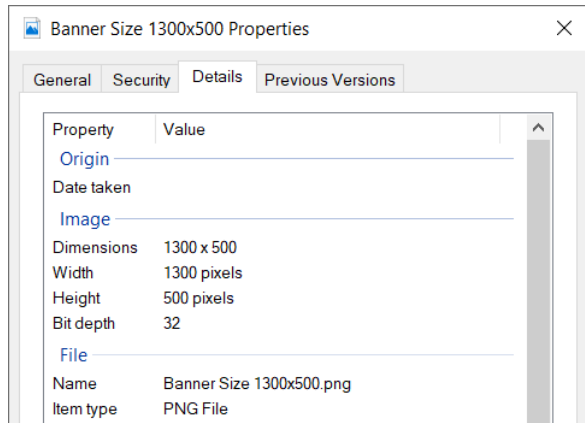

SOM WEBSITE BANNER SIZE GUIDE - 1300X500 PIXELS

- Check banner size in Properties by right clicking at the name of the file – Details Tab – Under Image – Width (1300) and Height (500)

- If not the right size, please resize in Paint – Resize – Horizontal 1300 – Vertical 500 - OK