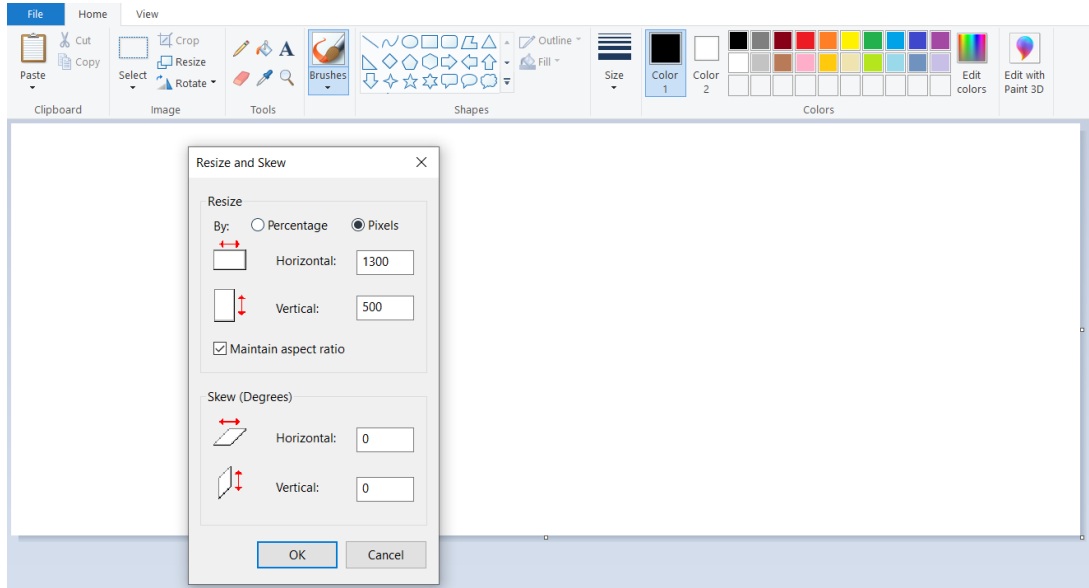

SOM WEBSITE BANNER SIZE GUIDE - 1300X500 PIXELS

- Check banner size in Properties by right clicking at the name of the file – Details Tab – Under Image – Width (1300) and Height (500)

- If not the right size, please resize in Paint – Resize – Horizontal 1300 – Vertical 500 - OK